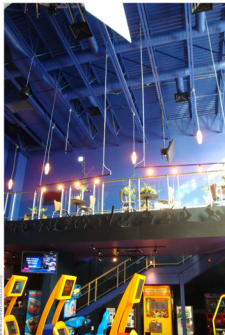

Chilliwak, BC

GALAXY CHILLIWAK CINEMA

Building Type: Movie Theatre
Client: Cineplex Entertainment
Architect: CORE Architects Inc.
Project Manager: Ali Kafaei
No. of Screens: 11
No. of Seats: 1668
Total GFA: 34,900 sq.m.