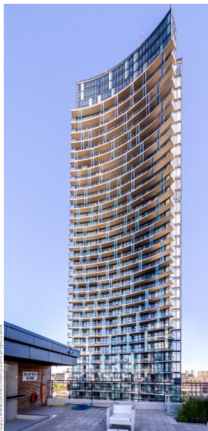

25 Capreol Court, West, Toronto

LUNA CONDOMINIUM

These two 18-38 storey towers located near the Toronto waterfront includes 712 condominium suits as well as a 30,000 square foot recreational facility including Theater, exercise room, pool, urban forest and waterfall.

Building Type: High-Rise Condominium
Client: Concord Adex Development
Architect: CORE Architects Inc.
Project Manager: Ali Kafaai
No. of Units: 712
No. of Storeys: 18-38
Total GFA: 604,000 sq.ft.